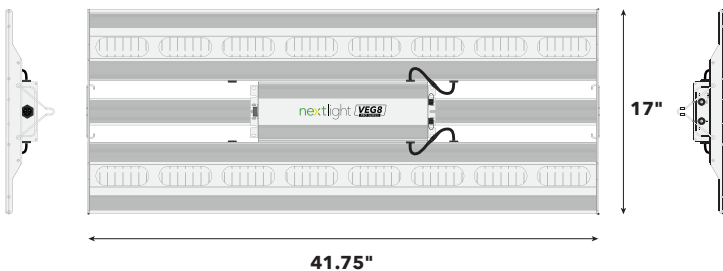

nextlight.com

Package Contents

- 1 Fixture **x1**
- 2 Fixture Hooks **x2**
- 3 NextLight Pro Series Power Cord (10') **x1**
(see available **Power Cord Voltage Options**)
- 4 NextLight Pro Series Control Cable (10') **x1**

Power Cord Voltage Options

Product Dimensions

Technical Specifications

SPECIFICATION	NEXTLIGHT VEG8 PRO
Operating Voltage	120-277 VAC
Operating Frequency	50/60 Hz
Input Current	1.75A @ 120V, 0.88A @ 240V, 0.76A @ 277V
PPF	530
Energy Use	210 Watts (210W @ 277V)
PPF/Watt	2.5
Operating Temperature	-4°F to 104°F (-20°C to 40°C)
BTU Output	720
Dimensions (in)	41.75 x 17 x 2.75
Dimensions (mm)	1060 x 426 x 68
Weight	13 lbs (5.9 kg)
Warranty	5 Year Full
Life Rating	Q90 > 50,000 Hours
Certifications	DLC Hort, CE, UL 8800
Environment	IP65, Wet Rated