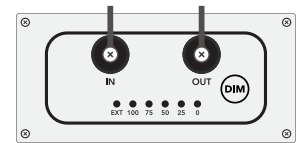

Power Cord Voltage Options

Product Dimensions

Technical Specifications

SPECIFICATION	NEXTLIGHT VEG8 PRO
Operating Voltage	120-277 VAC
Operating Frequency	50/60 Hz
Input Current	1.75A @ 120V, 0.88A @ 240V, 0.76A @ 277V
PPF	530
Energy Use	210 Watts (210W @ 277V)
PPF/Watt	2.5
Operating Temperature	-4°F to 104°F (-20°C to 40°C)
BTU Output	720
Dimensions (in)	41.75 x 17 x 2.75
Dimensions (mm)	1060 x 426 x 68
Weight	13 lbs (5.9 kg)
Warranty	5 Year Full
Life Rating	Q90 > 50,000 Hours
Certifications	DLC Hort, CE, UL 8800
Environment	IP65, Wet Rated

Onboard Dimmer

The Onboard Dimmer allows you to toggle Dim values of 0%, 25%, 50%, 75%, 100% and EXT for external use with **NextLight Control Pro** or **NextLight Adapt Pro**.

NextLight Full Spectrum LED