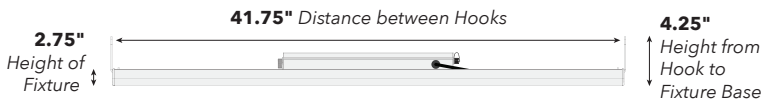

Power Cord Voltage Options

Product Dimensions

Technical Specifications

SPECIFICATION	NEXTLIGHT VEG8 PRO
Operating Voltage	120-277 VAC
Operating Frequency	50/60 Hz
Input Current	1.75A @ 120V, 0.88A @ 240V, 0.76A @ 277V
PPF	530
Energy Use	210 Watts (210W @ 277V)
PPF/Watt	2.5
Operating Temperature	-4°F to 104°F (-20°C to 40°C)
BTU Output	720
Dimensions (in)	41.75 x 17 x 2.75
Dimensions (mm)	1060 x 426 x 68
Weight	13 lbs (5.9 kg)
Warranty	5 Year Full
Life Rating	Q90 > 50,000 Hours
Certifications	DLC Hort, CE, UL 8800
Environment	IP65, Wet Rated