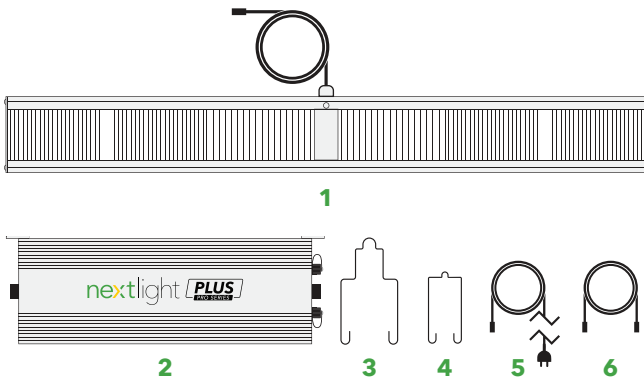

Package Contents

- 1 Fixture with Attached DC Out Power Cord (2') **x1**
- 2 Driver **x1**
- 3 Fixture Hooks **x2**
- 4 Driver Hooks **x2**
- 5 NextLight Pro Series Power Cord (10') **x1**
(see available *Power Cord Voltage Options*)
- 6 NextLight Pro Series Control Cable (20') **x1**

Power Cord Voltage Options

Technical Specifications

SPECIFICATION	NEXTLIGHT PLUS PRO
Operating Voltage	120-277 VAC
Operating Frequency	50/60 Hz
Input Current	2.67A @ 120V, 1.34A @ 240V, 1.16A @ 277V
PPF	800
Energy Use	320 Watts (305W @ 277V)
PPF/Watt	2.6
Operating Temperature	-4°F to 104°F (-20°C to 40°C)
BTU Output	1100
Fixture Dimensions (in/mm)	28.75 x 3.5 x 4.5 / 726.7 x 85.9 x 111.7
Driver Dimensions (in/mm)	14.75 x 5 x 2.25 / 374 x 124.4 x 54.5
Weight	17 lbs (7.71 kg)
Warranty	5 Year Full
Life Rating	Q90 > 50,000 Hours
Certifications	DLC Hort, CE, UL 8800
Environment	IP65, Wet Rated

Product Dimensions

Fixture Dimensions

Driver Dimensions

NextLight Full Spectrum LED

NextLight fixtures emit a full spectrum, bright white light which is more sun-like than even your traditional HPS. Using this spectrum you can expect tighter internodal spacing and better overall quality.