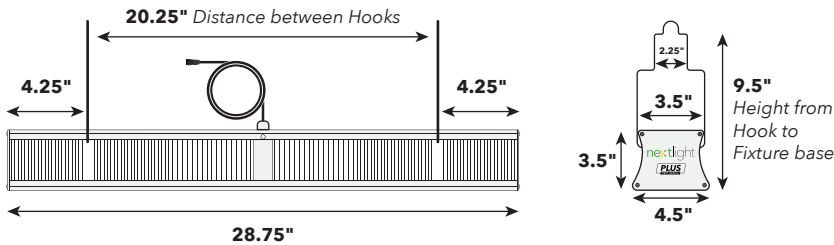

Product Dimensions

Fixture Dimensions