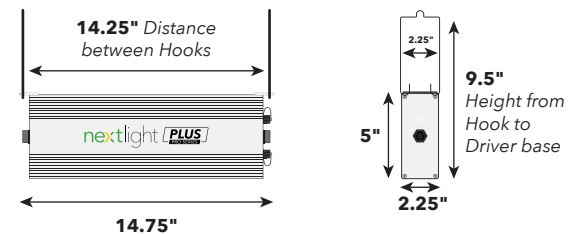

Driver Dimensions