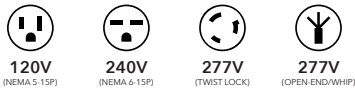

Power Cord Voltage Options