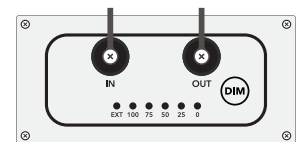

Onboard Dimmer

The Onboard Dimmer allows you to toggle Dim values of 0%, 25%, 50%, 75%, 100% and EXT for external use with **NextLight Control Pro** or **NextLight Adapt Pro**.