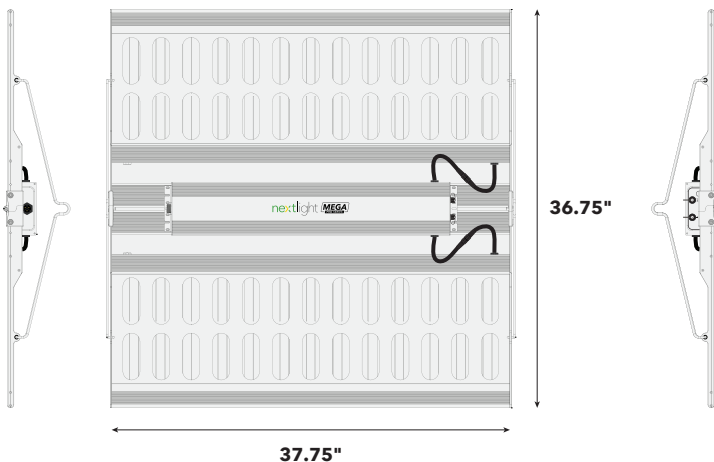

## Package Contents

- 1 Fixture **x1**
- 2 Fixture Hooks **x2**
- 3 NextLight Pro Series Power Cord (10') **x1**  
(see available *Power Cord Voltage Options*)
- 4 NextLight Pro Series Control Cable (10') **x1**

## Product Dimensions

## Technical Specifications

SPECIFICATION	NEXTLIGHT MEGA PRO
Operating Voltage	120-277 VAC
Operating Frequency	50/60 Hz
Input Current	5.34A @ 120V, 2.67A @ 240V, 2.32A @ 277V
PPF	1650
Energy Use	640 Watts (629W @ 277V)
PPF/Watt	2.6
Operating Temperature	-4°F to 104°F (-20°C to 40°C)
BTU Output	2185
Dimensions (in)	37.75 x 36.75 x 3.25
Dimensions (mm)	957 x 933 x 77.3
Weight	26 lbs (11.79 kg)
Warranty	5 Year Full
Life Rating	Q90 > 50,000 Hours
Certifications	DLC Hort, CE, UL 8800
Environment	IP65, Wet Rated