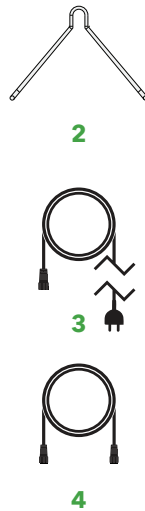

# nextlight **CORE** PRO SERIES

Onboard Dimmer & External Dimming connections

ENERGY USE  
**210W**

ONBOARD & EXT  
**DIMMING**

WET RATED  
**IP65**

PLUG AND  
**PLAY**

PASSIVELY  
**COOLED**

FULL WARRANTY  
**5 YEAR**

## Package Contents

- 1 Fixture **x1**
- 2 Fixture Hooks **x2**
- 3 NextLight Pro Series Power Cord (10') **x1**  
(see available **Power Cord Voltage Options**)
- 4 NextLight Pro Series Control Cable (10') **x1**