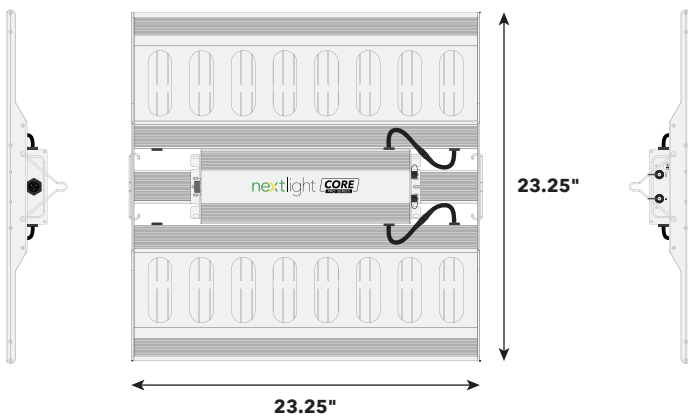

## Package Contents

- 1 Fixture **x1**
- 2 Fixture Hooks **x2**
- 3 NextLight Pro Series Power Cord (10') **x1**  
(see available **Power Cord Voltage Options**)
- 4 NextLight Pro Series Control Cable (10') **x1**

## Product Dimensions

## Technical Specifications

SPECIFICATION	NEXTLIGHT CORE PRO
Operating Voltage	120-277 VAC
Operating Frequency	50/60 Hz
Input Current	1.75A @ 120V, 0.88A @ 240V, 0.76A @ 277V
PPF	530
Energy Use	210 Watts (205W @ 277V)
PPF/Watt	2.6
Operating Temperature	-4°F to 104°F (-20°C to 40°C)
BTU Output	720
Dimensions (in)	23.25 x 23.25 x 2.75
Dimensions (mm)	586 x 585 x 68
Weight	11 lbs (4.9 kg)
Warranty	5 Year Full
Life Rating	Q90 > 50,000 Hours
Certifications	DLC Hort, CE, UL 8800
Environment	IP65, Wet Rated