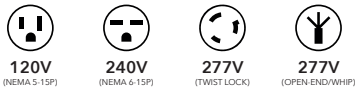

Power Cord Voltage Options