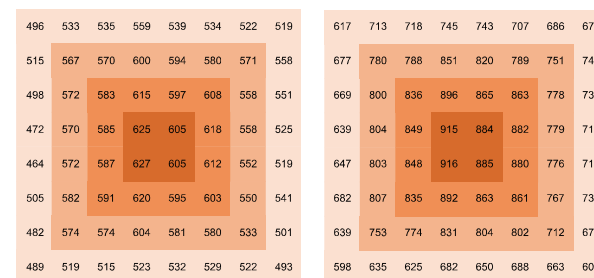

Recommended Application

Multi-layer	4-5FT wide benches, 4-6 in from canopy
Room	6x6FT Vegetative
Tent	6x6FT Vegetative

electrivo

Spectral Distribution

PPFD Reading -- 4FT to 4FT area

1.2m 48"

0.45m 18"

0.6m 24"