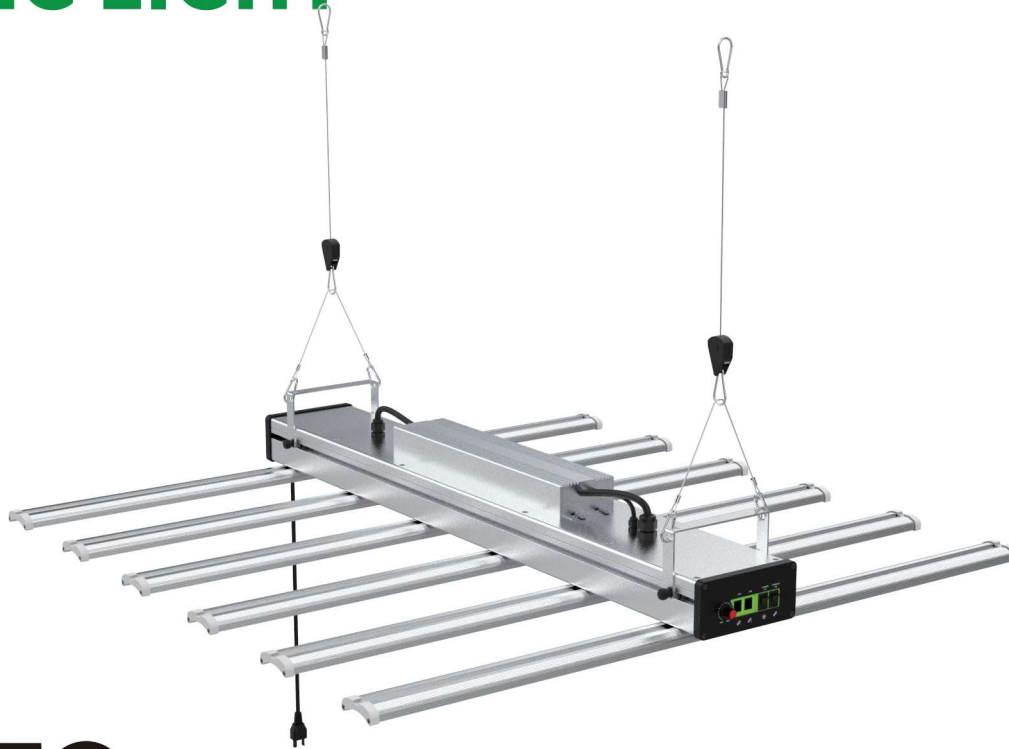

LED VEG LIGHT

520W

electrivo 

Precise Control

0-10V dimming control for individual fixture or fixture group dimming control(daisy chain via RJ11 cable)

SNAP ON/OFF!

Patented Design

Application

(Suitable for mother room , propagation , vegetative growth.)

- Indoor Farming
- Vertical Farming

Features & Benefits

- Constant current driver, durable life
- Full-spectrum, similar to sunlight, higher crop yield
- IP65 waterproof rating, suitable for high humidity application
- 0-10V dimming
- Flicker free
- Suspension and ceiling mounting option, mounting height 6" - 48"
- Application environment: indoor cultivation

- **One-click snap-on assembly, easy to install and upgrade.**
- **Dimmable upto 100 fixtures via daisy chain.**
- Sustainable packaging to minimize packaging and transportation cost.
- Adjustable hanging cable, adaptable to different stage of the grow cycle.
- Robust mechanical and electrical connection for product reliability.
- Independent external driver,easy installation and upgrade.
- Separable modular design, customizable to unique cultivation requirement.
- Modular design to maximize selling configuration while minimizing redundant inventory.

LED VEG LIGHT

520W PPE2.6 μ mol/J

Features & Benefits

Input Power	520W
Photosynthetic photon flux	1350 μ mol/s
Luminous Efficacy	2.6 μ mol/J
Viewing Angle	110°
CRI	>88
Input Voltage	100-277Vac 50/60Hz
Amp Draw	4.73A@120V, 2.67A@220V, 2.46A@240V, 2.15A@277V
PF	>0.9
THD	<20%
Driver Surge protection	6KV
Dimming	0-10V
LED Type	3000K+5000K 450nm+660nm(Samsung/Seoul Diodes)
Housing	Aluminum Alloy
Housing Color	Silver
Heat Output	1847 BTU
Operating Temperature	-10~40°C
Operating Humidity	10%-90% RH
Storage Temperature	-25~60°C
Storage Humidity	10%-90% RH
Warranty Time	5years
N.W (KG)	11.5Kg/25.35LBS
G.W (KG)	13.5Kg/29.76LBS
Packing Dimension(mm)	1162*245*245mm