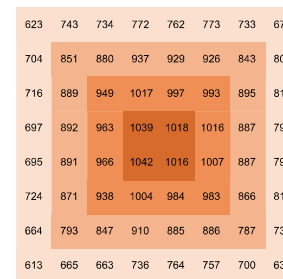

Performance Data

Model	Input Voltage	Input Power	PPF	PPE	ETL	DLC	FCC
GL6-M10-520-B66-A1D	100-277Vac	520W	1350 μ mol/s	2.6 μ mol/J	Yes	Yes	Yes

Dimension Drawing

Length (L)	1045mm (41.1")
Width (W)	1042mm (41.0")
Height (H)	140mm (5.5")

Recommended Application

Multi-layer	4-5FT wide benches, 4-6 in from canopy
Room	6x6FT Vegetative
Tent	6x6FT Vegetative

electrivo

Spectral Distribution

PPFD Reading -- 4FT to 4FT area

1.2m 48"

0.45m 18"

0.6m 24"