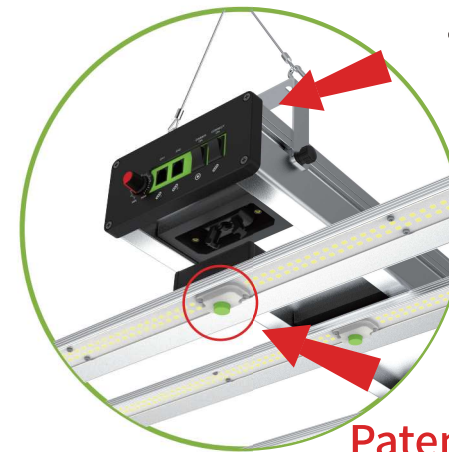

LED VEG LIGHT

520W

electrivo 

Precise Control

0-10V dimming control for individual fixture or fixture group dimming control(daisy chain via RJ11 cable)

SNAP ON/OFF!

Patented Design

Application

(Suitable for mother room , propagation , vegetative growth.)

- Indoor Farming
- Vertical Farming

Features & Benefits

- Constant current driver, durable life
- Full-spectrum, similar to sunlight, higher crop yield
- IP65 waterproof rating, suitable for high humidity application
- 0-10V dimming
- Flicker free
- Suspension and ceiling mounting option, mounting height 6" - 48"
- Application environment: indoor cultivation

- **One-click snap-on assembly, easy to install and upgrade.**
- **Dimmable upto 100 fixtures via daisy chain.**
- Sustainable packaging to minimize packaging and transportation cost.
- Adjustable hanging cable, adaptable to different stage of the grow cycle.
- Robust mechanical and electrical connection for product reliability.
- Independent external driver,easy installation and upgrade.
- Separable modular design, customizable to unique cultivation requirement.
- Modular design to maximize selling configuration while minimizing redundant inventory.

LED VEG LIGHT

520W PPE2.6 μ mol/J

Features & Benefits

Input Power	520W
Photosynthetic photon flux	1350 μ mol/s
Luminous Efficacy	2.6 μ mol/J
Viewing Angle	110°
CRI	>88
Input Voltage	100-277Vac 50/60Hz
Amp Draw	4.73A@120V, 2.67A@220V, 2.46A@240V, 2.15A@277V
PF	>0.9
THD	<20%
Driver Surge protection	6KV
Dimming	0-10V
LED Type	3000K+5000K 450nm+660nm(Samsung/Seoul Diodes)
Housing	Aluminum Alloy
Housing Color	Silver
Heat Output	1847 BTU
Operating Temperature	-10~40°C
Operating Humidity	10%-90% RH
Storage Temperature	-25~60°C
Storage Humidity	10%-90% RH
Warranty Time	5years
N.W (KG)	11.5Kg/25.35LBS
G.W (KG)	13.5Kg/29.76LBS
Packing Dimension(mm)	1162*245*245mm