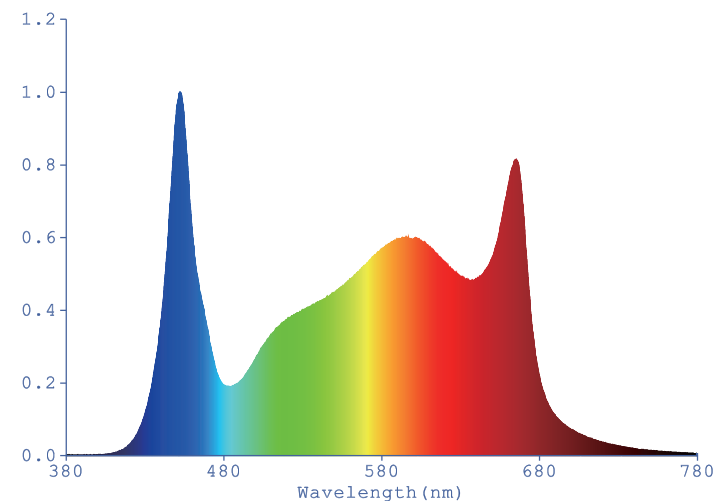

Spectral Distribution