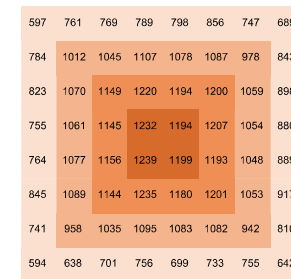

Performance Data

Model	Input Voltage	Input Power	PPF	PPE	ETL	DLC	FCC
GL6-M10-520-B66-A1D	100-277Vac	520W	1350 μ mol/s	2.6 μ mol/J	Yes	Yes	Yes

Dimension Drawing

Length (L)	1045mm (41.1")
Width (W)	1042mm (41.0")
Height (H)	140mm (5.5")

Recommended Application

Multi-layer	4-5FT wide benches, 4-6 in from canopy
Room	6x6FT Vegetative
Tent	6x6FT Vegetative

electrivo

Spectral Distribution

PPFD Reading -- 4FT to 4FT area

1.2m 48"

0.45m 18"

0.6m 24"