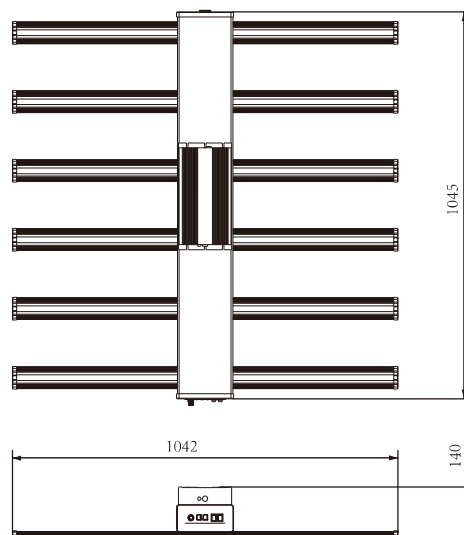

LED VEG LIGHT

520W PPE2.6 μ mol/J

Features & Benefits

Input Power	520W
Photosynthetic photon flux	1350 μ mol/s
Luminous Efficacy	2.6 μ mol/J
Viewing Angle	110°
CRI	>88
Input Voltage	100-277Vac 50/60Hz
Amp Draw	4.73A@120V, 2.67A@220V, 2.46A@240V, 2.15A@277V
PF	>0.9
THD	<20%
Driver Surge protection	6KV
Dimming	0-10V
LED Type	3000K+5000K 450nm+660nm(Samsung/Seoul Diodes)
Housing	Aluminum Alloy
Housing Color	Silver
Heat Output	1847 BTU
Operating Temperature	-10~40°C
Operating Humidity	10%-90% RH
Storage Temperature	-25~60°C
Storage Humidity	10%-90% RH
Warranty Time	5years
N.W (KG)	11.5Kg/25.35LBS
G.W (KG)	13.5Kg/29.76LBS
Packing Dimension(mm)	1162*245*245mm

Performance Data

Model	Input Voltage	Input Power	PPF	PPE	ETL	DLC	FCC
GL6-M10-520-B66-A1D	100-277Vac	520W	1350 μ mol/s	2.6 μ mol/J	Yes	Yes	Yes

Dimension Drawing

Length (L)	1045mm (41.1")
Width (W)	1042mm (41.0")
Height (H)	140mm (5.5")

0.3m 12"