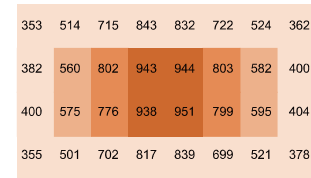

Multi-purpose Applications

Versatile application for uses in rooms with low ceiling, vertical racks, shelving units, tents, or more.

425W PPE 2.1 $\mu\text{mol}/\text{J}$

Features

Input Power	425W
Photosynthetic Photon Flux (PPF)	892 $\mu\text{mol}/\text{s}$
Photosynthetic Photon Efficacy (PPE)	2.1 $\mu\text{mol}/\text{J}$
Viewing Angle	110°
Color Rendition Index (CRI)	>82
Input Voltage	100-277V AC 50/60 Hz
Amp Draw	3.68A@120V, 2.05A@220V, 1.89A@240V, 1.65A@277V
Power Factor	>0.9
Total Harmonic Distortion (THD)	<20%
Driver Surge Protection	6KV
Dimmable	Yes
LED Type & Spectrum	3000K+5000K+660nm+730nm (Samsung/Seoul Diodes)
Housing	Aluminum Alloy + Steel
Housing Color	White + Black + Silver
Heat Output	567 BTU
Operating Temperature	14 to 104°F (-10 to 40°C)
Operating Humidity	10%-90% RH
Storage Temperature	-13 to 140°F (-25 to 60°C)
Storage Humidity	10% to 90% Relative Humidity
Warranty Duration	3 years
Net Weight	4.42 kg/9.74 lbs
Gross Weight	5.62 kg/12.4lbs
Packaging Dimension	21.4" x 13.3" x 7.4"

Product Certifications

FCC
Yes

Dimensional Drawing

Dimension

Length(L)	23.1" (588 mm)
Width(W)	19.3" (490 mm)
Height(H)	3.2" (82 mm)

Recommended Application

Tent	footprint 4x4FT Flowering,5x5FT Vegetative
------	--

Spectral Distribution

Photosynthetic Photon Flux Density (PPFD) Maps

At 24" (0.6 m)

At 18" (0.45 m)

At 12" (0.3 m)