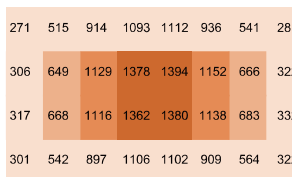

Product Certifications

FCC
Yes

Dimensional Drawing

Dimension

Length(L)	23.1" (588 mm)
Width(W)	19.3" (490 mm)
Height(H)	3.2" (82 mm)

Recommended Application

Tent	footprint 4x4FT Flowering,5x5FT Vegetative
------	--

Spectral Distribution

Photosynthetic Photon Flux Density (PPFD) Maps

At 24" (0.6 m)

At 18" (0.45 m)

At 12" (0.3 m)