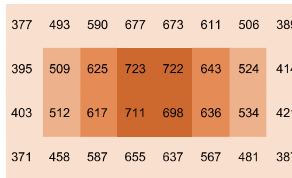

Multi-purpose Applications

Versatile application for uses in rooms with low ceiling, vertical racks, shelving units, tents, or more.

425W PPE 2.1 $\mu\text{mol}/\text{J}$

Features

Input Power	425W
Photosynthetic Photon Flux (PPF)	892 $\mu\text{mol}/\text{s}$
Photosynthetic Photon Efficacy (PPE)	2.1 $\mu\text{mol}/\text{J}$
Viewing Angle	110°
Color Rendition Index (CRI)	>82
Input Voltage	100-277V AC 50/60 Hz
Amp Draw	3.68A@120V, 2.05A@220V, 1.89A@240V, 1.65A@277V
Power Factor	>0.9
Total Harmonic Distortion (THD)	<20%
Driver Surge Protection	6KV
Dimmable	Yes
LED Type & Spectrum	3000K+5000K+660nm+730nm (Samsung/Seoul Diodes)
Housing	Aluminum Alloy + Steel
Housing Color	White + Black + Silver
Heat Output	567 BTU
Operating Temperature	14 to 104°F (-10 to 40°C)
Operating Humidity	10%-90% RH
Storage Temperature	-13 to 140°F (-25 to 60°C)
Storage Humidity	10% to 90% Relative Humidity
Warranty Duration	3 years
Net Weight	4.42 kg/9.74 lbs
Gross Weight	5.62 kg/12.4lbs
Packaging Dimension	21.4" x 13.3" x 7.4"

Product Certifications

FCC
Yes

Dimensional Drawing

Dimension

Length(L)	23.1" (588 mm)
Width(W)	19.3" (490 mm)
Height(H)	3.2" (82 mm)

Recommended Application

Tent	footprint 4x4FT Flowering,5x5FT Vegetative
------	--

Spectral Distribution

Photosynthetic Photon Flux Density (PPFD) Maps

At 24" (0.6 m)

At 18" (0.45 m)

At 12" (0.3 m)