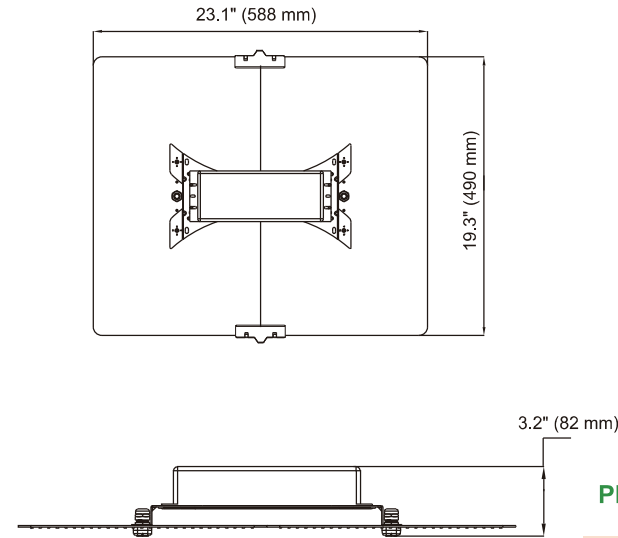

LED GROW LIGHT 425W

electrivo

Patent design

- Thermoelectric separation
- Efficient heat dissipation

Features & Benefits

- New nanomaterial-made body for enhanced thermal conductivity and reduced product weight and volume.
- Constant current driver with high power factor larger than 0.9. Flicker free for consistent lighting.
- Dimmable feature plus durable quality with an average life of 35000 hours.
- Sunlike full spectrum to provide quality light to maximize yield (Recommended fixture suspension height: 6"- 48").
- IP65 rated for use under environments with high humidity.
- Easy, tool-free installation to save time and labor.

Multi-purpose Applications

Versatile application for uses in rooms with low ceiling, vertical racks, shelving units, tents, or more.

425W PPE 2.1 $\mu\text{mol}/\text{J}$

Features

Input Power	425W
Photosynthetic Photon Flux (PPF)	892 $\mu\text{mol}/\text{s}$
Photosynthetic Photon Efficacy (PPE)	2.1 $\mu\text{mol}/\text{J}$
Viewing Angle	110°
Color Rendition Index (CRI)	>82
Input Voltage	100-277V AC 50/60 Hz
Amp Draw	3.68A@120V, 2.05A@220V, 1.89A@240V, 1.65A@277V
Power Factor	>0.9
Total Harmonic Distortion (THD)	<20%
Driver Surge Protection	6KV
Dimmable	Yes
LED Type & Spectrum	3000K+5000K+660nm+730nm (Samsung/Seoul Diodes)
Housing	Aluminum Alloy + Steel
Housing Color	White + Black + Silver
Heat Output	567 BTU
Operating Temperature	14 to 104°F (-10 to 40°C)
Operating Humidity	10%-90% RH
Storage Temperature	-13 to 140°F (-25 to 60°C)
Storage Humidity	10% to 90% Relative Humidity
Warranty Duration	3 years
Net Weight	4.42 kg/9.74 lbs
Gross Weight	5.62 kg/12.4lbs
Packaging Dimension	21.4" x 13.3" x 7.4"

Product Certifications

FCC
Yes

Dimensional Drawing

Dimension

Length(L)	23.1" (588 mm)
Width(W)	19.3" (490 mm)
Height(H)	3.2" (82 mm)

Recommended Application

Tent	footprint 4x4FT Flowering,5x5FT Vegetative
------	--

Spectral Distribution

Photosynthetic Photon Flux Density (PPFD) Maps

At 24" (0.6 m)

At 18" (0.45 m)

At 12" (0.3 m)