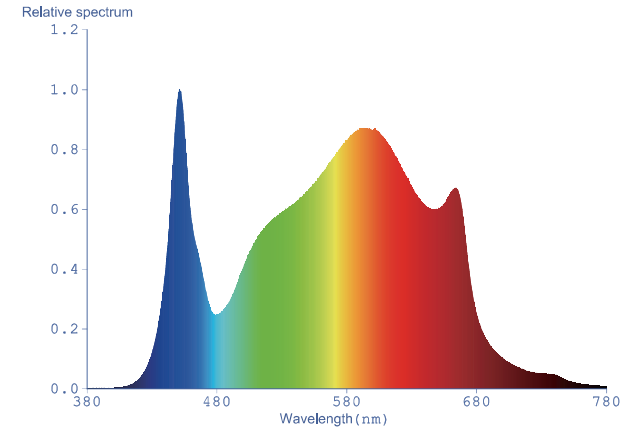

LED GROW LIGHT 425W

electrivo

Patent design

- Thermoelectric separation
- Efficient heat dissipation

Features & Benefits

- New nanomaterial-made body for enhanced thermal conductivity and reduced product weight and volume.
- Constant current driver with high power factor larger than 0.9. Flicker free for consistent lighting.
- Dimmable feature plus durable quality with an average life of 35000 hours.
- Sunlike full spectrum to provide quality light to maximize yield (Recommended fixture suspension height: 6"- 48").
- IP65 rated for use under environments with high humidity.
- Easy, tool-free installation to save time and labor.

Product Certifications

FCC
Yes

Dimensional Drawing

Dimension

Length(L)	23.1" (588 mm)
Width(W)	19.3" (490 mm)
Height(H)	3.2" (82 mm)

Recommended Application

Tent	footprint 4x4FT Flowering,5x5FT Vegetative
------	--

Spectral Distribution

Photosynthetic Photon Flux Density (PPFD) Maps

At 24" (0.6 m)

At 18" (0.45 m)

At 12" (0.3 m)